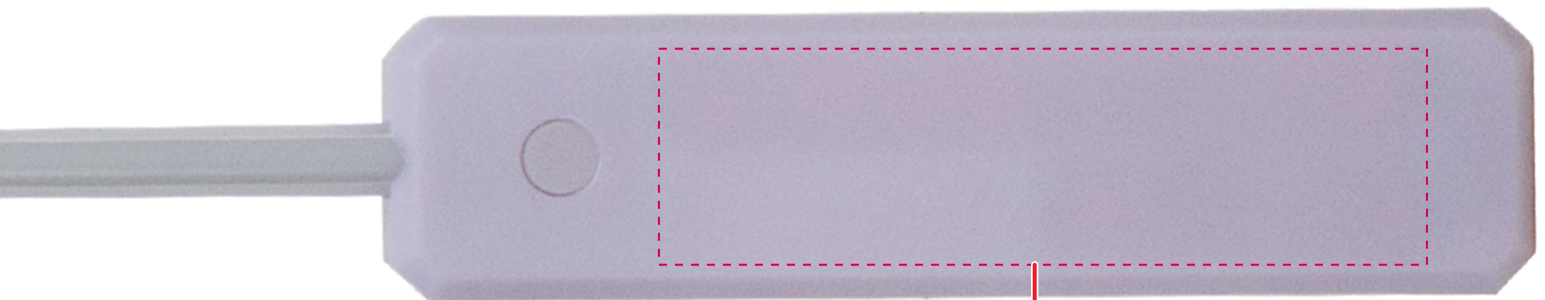

RED HEART NEON WAND LIT080

Accepted File Formats for Best Print Quality:

- **Vector Artwork** (Files must be submitted with fonts/text converted to outlines/curves):

Accepted file types:

- .ai (Adobe Illustrator CC or lower) **RECOMMENDED**
- .cdr (Coral DrawX5 or lower)
- .pdf (Adobe Portable Document Format with preserved Illustrator Editing Capabilities)
- .eps (Encapsulated PostScript)

- **General Information**

- 4 Color Spot Max (No gradients, tones or placed images)
- Stock Colors or Pantone matches acceptable for additional charge
- Art Approval will be required from the customer before production begins (Email or Fax)
- Production Time: 5-10 business days after receipt of artwork approval
- Templates are available if requested by customer

4" x 1 1/8"
XL Pad Print

*Image may not be to scale.