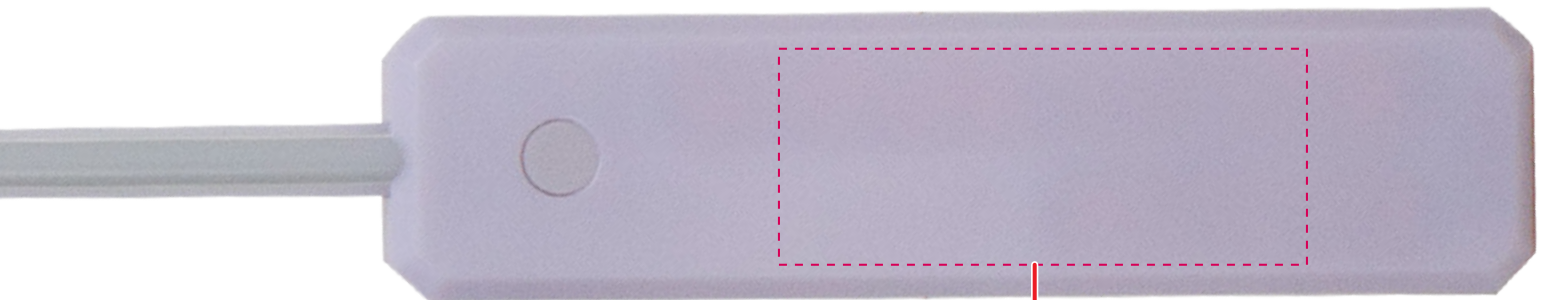

RED HEART NEON WAND LIT080

Accepted File Formats for Best Print Quality:

- **Vector Artwork** (Files must be submitted with fonts/text converted to outlines/curves):

Accepted file types:

- .ai (Adobe Illustrator CC or lower) **RECOMMENDED**
- .cdr (Coral DrawX5 or lower)
- .pdf (Adobe Portable Document Format with preserved Illustrator Editing Capabilities)
- .eps (Encapsulated PostScript)

- **General Information**

- 4 Color Spot Max (No gradients, tones or placed images)
- Stock Colors or Pantone matches acceptable for additional charge
- Art Approval will be required from the customer before production begins (Email or Fax)
- Production Time: 5-10 business days after receipt of artwork approval
- Templates are available if requested by customer

2 3/4" x 1 1/8"
Standard Pad Print

**Image may not be to scale.*

RED HEART NEON WAND LIT080

Accepted File Formats for Best Print Quality:

- **Vector Artwork** (Files must be submitted with fonts/text converted to outlines/curves):