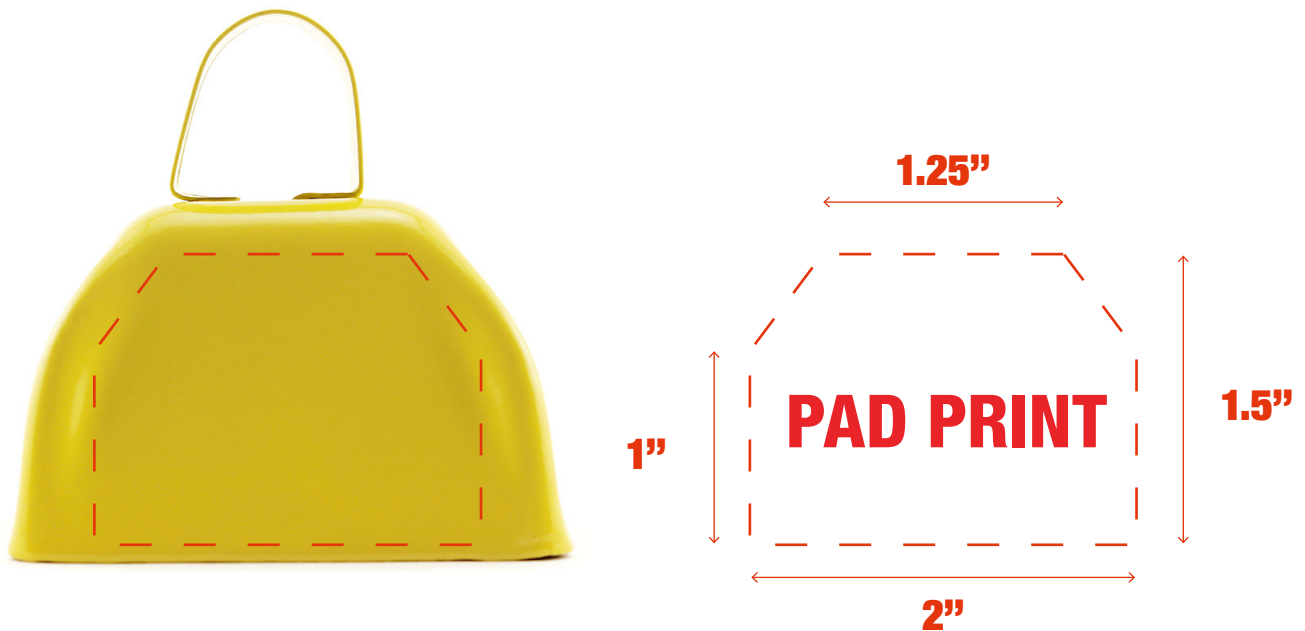

YELLOW METAL COWBELL MUS107

Accepted File Formats for Best Print Quality:

- **Vector Artwork** (Files must be submitted with fonts/text converted to outlines/curves):

Accepted file types:

- .ai (Adobe Illustrator CC or lower) **RECOMMENDED**
- .cdr (Coral DrawX5 or lower)
- .pdf (Adobe Portable Document Format with preserved Illustrator Editing Capabilities)
- .eps (Encapsulated PostScript)

- **General Information**

- 4 Color Spot Max (No gradients, tones or placed images)
- Stock Colors or Pantone matches acceptable for additional charge
- Art Approval will be required from the customer before production begins (Email or Fax)
- Production Time: 5-10 business days after receipt of artwork approval
- Templates are available if requested by customer

**Image may not be to scale.*