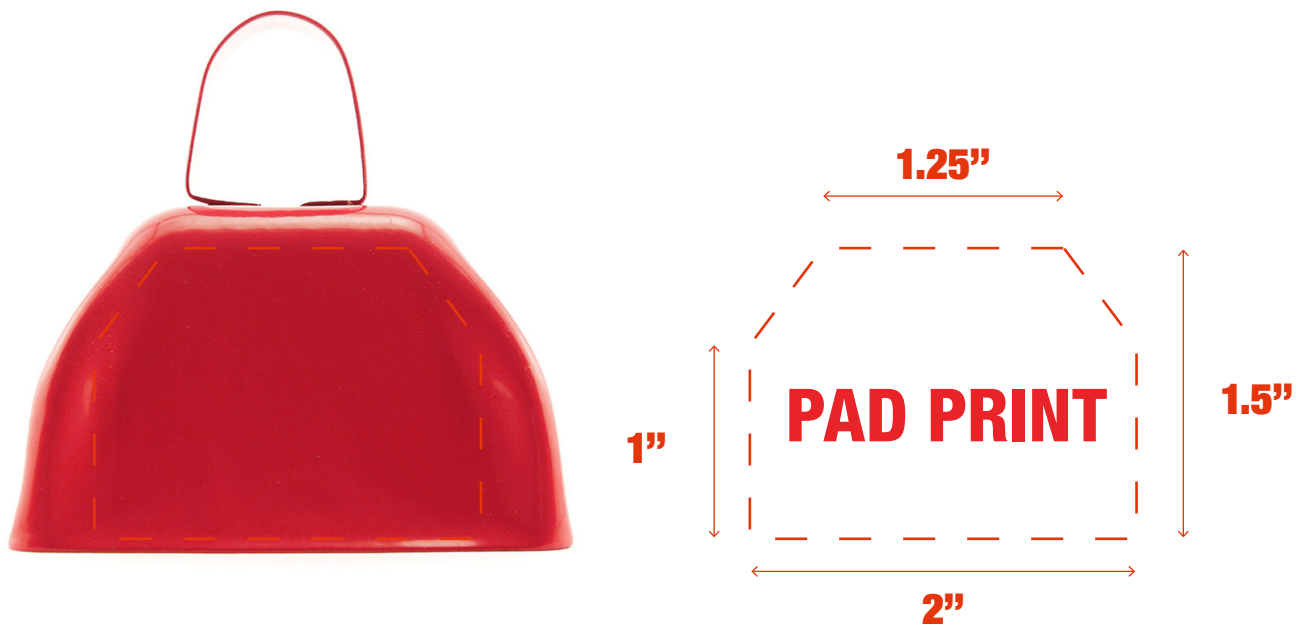

RED METAL COWBELL MUS105

Accepted File Formats for Best Print Quality:

- **Vector Artwork** (Files must be submitted with fonts/text converted to outlines/curves):

Accepted file types:

- .ai (Adobe Illustrator CC or lower) **RECOMMENDED**
- .cdr (Coral DrawX5 or lower)
- .pdf (Adobe Portable Document Format with preserved Illustrator Editing Capabilities)
- .eps (Encapsulated PostScript)

- **General Information**

- 4 Color Spot Max (No gradients, tones or placed images)
- Stock Colors or Pantone matches acceptable for additional charge
- Art Approval will be required from the customer before production begins (Email or Fax)
- Production Time: 5-10 business days after receipt of artwork approval
- Templates are available if requested by customer

**Image may not be to scale.*