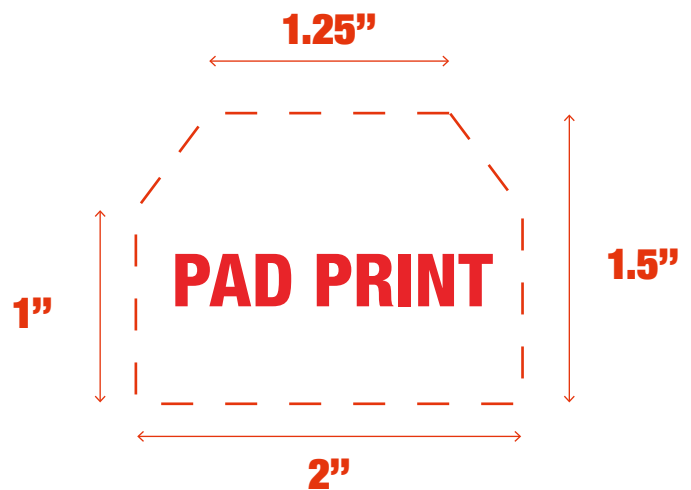

PURPLE METAL COWBELL MUS104

Accepted File Formats for Best Print Quality:

- **Vector Artwork** (Files must be submitted with fonts/text converted to outlines/curves):

Accepted file types:

- .ai (Adobe Illustrator CC or lower) **RECOMMENDED**
- .cdr (Coral DrawX5 or lower)
- .pdf (Adobe Portable Document Format with preserved Illustrator Editing Capabilities)
- .eps (Encapsulated PostScript)

- **General Information**

- 4 Color Spot Max (No gradients, tones or placed images)
- Stock Colors or Pantone matches acceptable for additional charge
- Art Approval will be required from the customer before production begins (Email or Fax)
- Production Time: 5-10 business days after receipt of artwork approval
- Templates are available if requested by customer

**Image may not be to scale.*