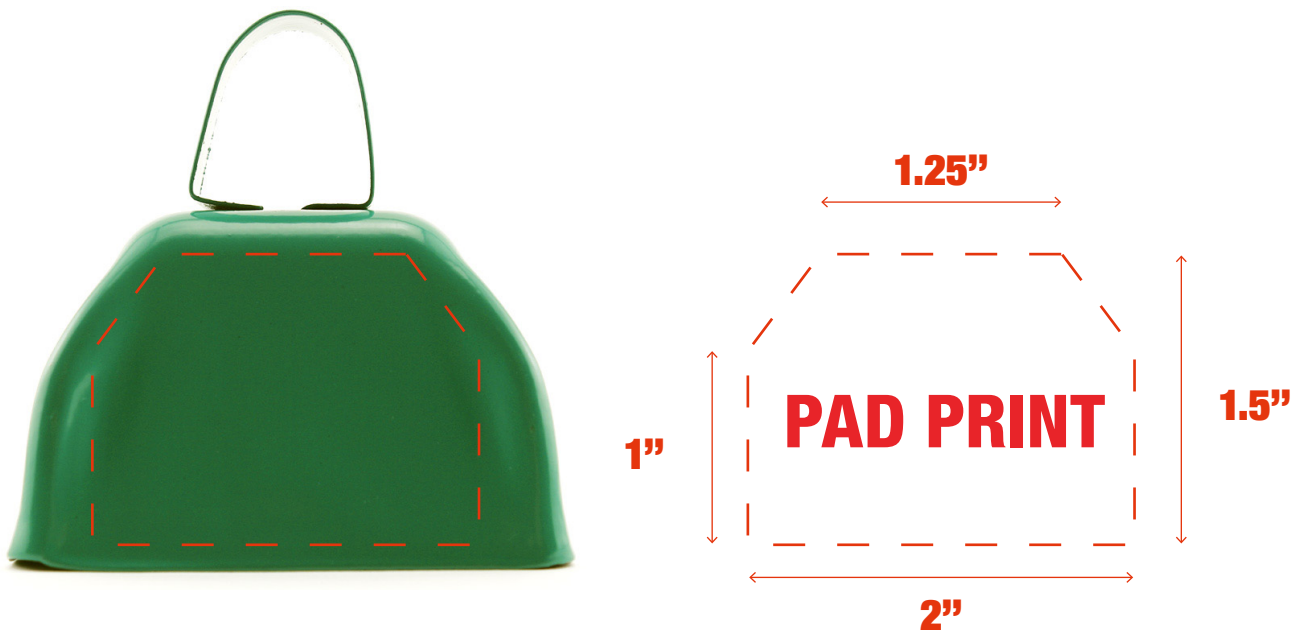

- **General Information**

- 4 Color Spot Max (No gradients, tones or placed images)
- Stock Colors or Pantone matches acceptable for additional charge
- Art Approval will be required from the customer before production begins (Email or Fax)
- Production Time: 5-10 business days after receipt of artwork approval
- Templates are available if requested by customer