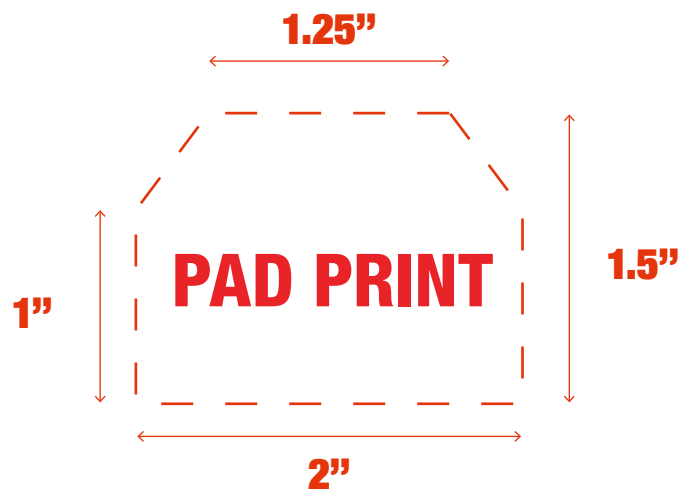

BLUE METAL COWBELL MUS101

Accepted File Formats for Best Print Quality:

- **Vector Artwork** (Files must be submitted with fonts/text converted to outlines/curves):

Accepted file types:

- .ai (Adobe Illustrator CC or lower) **RECOMMENDED**
- .cdr (Coral DrawX5 or lower)
- .pdf (Adobe Portable Document Format with preserved Illustrator Editing Capabilities)
- .eps (Encapsulated PostScript)

- **General Information**

- 4 Color Spot Max (No gradients, tones or placed images)
- Stock Colors or Pantone matches acceptable for additional charge
- Art Approval will be required from the customer before production begins (Email or Fax)
- Production Time: 5-10 business days after receipt of artwork approval
- Templates are available if requested by customer

**Image may not be to scale.*