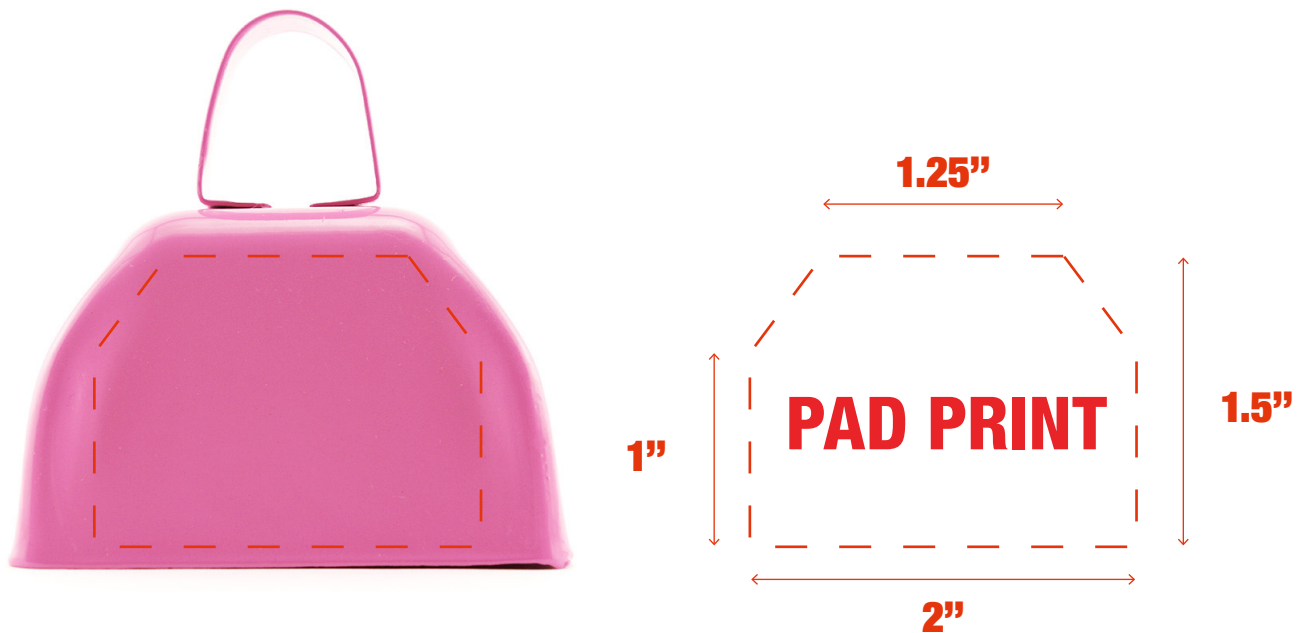

PINK METAL COWBELL MUS098

Accepted File Formats for Best Print Quality:

- **Vector Artwork** (Files must be submitted with fonts/text converted to outlines/curves):

Accepted file types:

- .ai (Adobe Illustrator CC or lower) **RECOMMENDED**
- .cdr (Coral DrawX5 or lower)
- .pdf (Adobe Portable Document Format with preserved Illustrator Editing Capabilities)
- .eps (Encapsulated PostScript)

- **General Information**

- 4 Color Spot Max (No gradients, tones or placed images)
- Stock Colors or Pantone matches acceptable for additional charge
- Art Approval will be required from the customer before production begins (Email or Fax)
- Production Time: 5-10 business days after receipt of artwork approval
- Templates are available if requested by customer

**Image may not be to scale.*