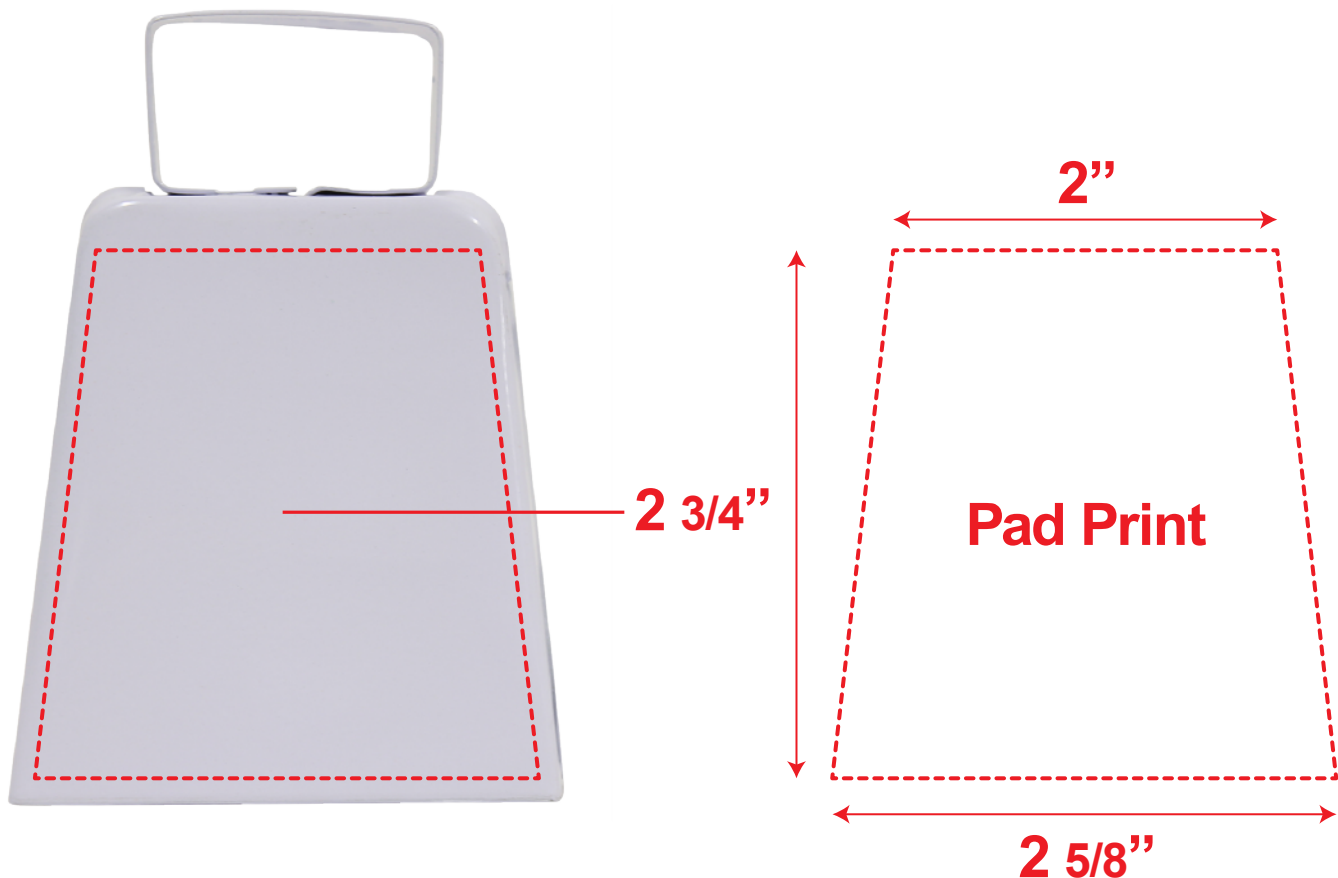

- **General Information**

- 4 Color Spot Max (No gradients, tones or placed images)
- Stock Colors or Pantone matches acceptable for additional charge
- Art Approval will be required from the customer before production begins (Email or Fax)
- Production Time: 5-10 business days after receipt of artwork approval
- Templates are available if requested by customer