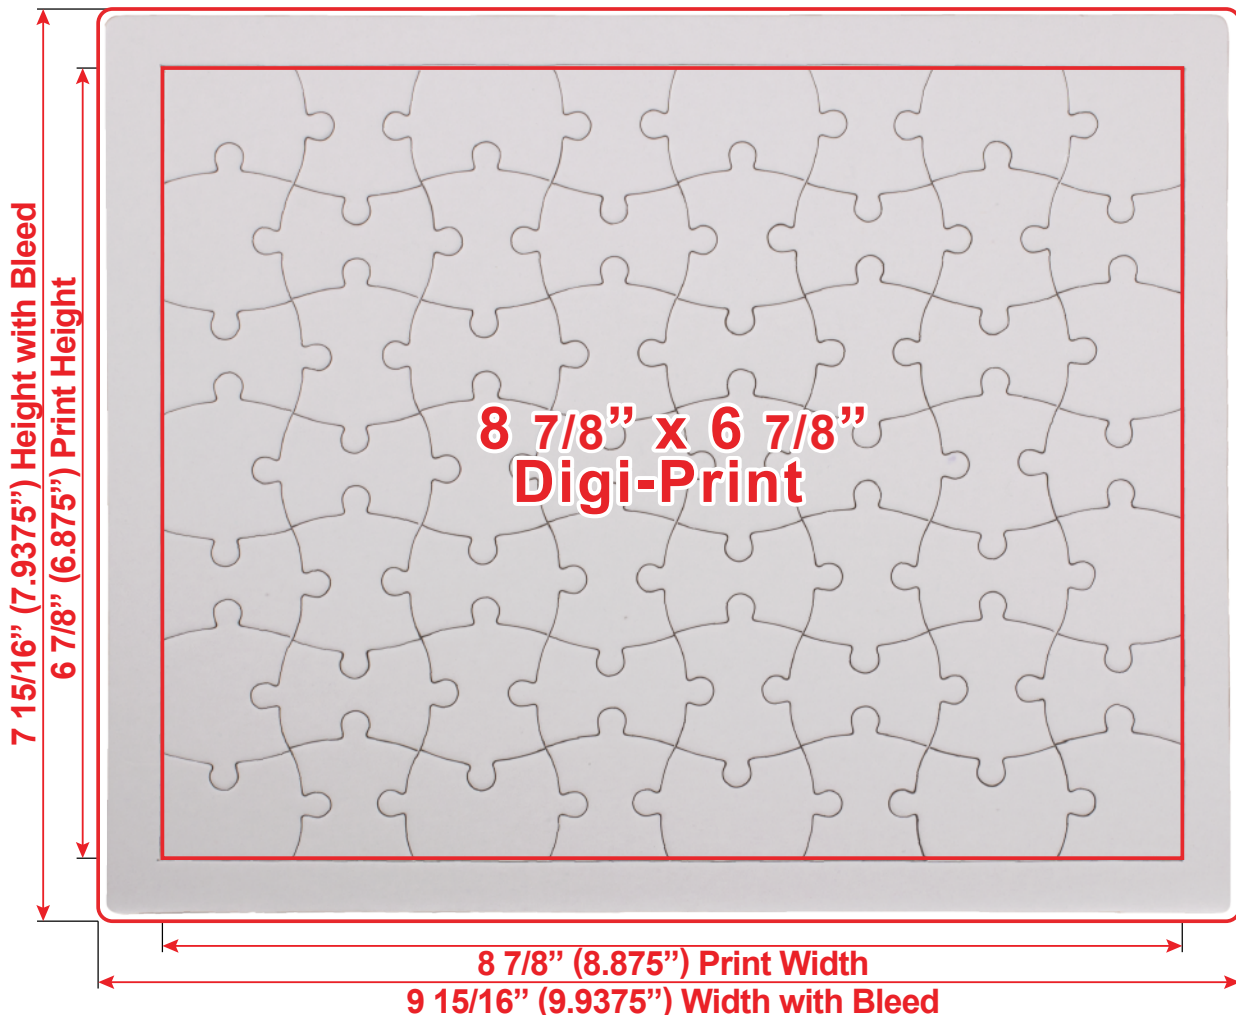

LARGE CUSTOM JIGSAW PUZZLE GAM250

Accepted File Formats for Best Print Quality:

Digi-Print

- **Vector or Minimum 300dpi Artwork** (Files must be submitted with fonts/text converted to outlines/curves):

Accepted file types:

• General Information

- 4 Color Process
- Art Approval will be required from the customer before production begins (Email or Fax)
- Production Time: 5-10 business days after receipt of artwork approval
- Templates are available if requested by customer

**Image may not be to scale.*