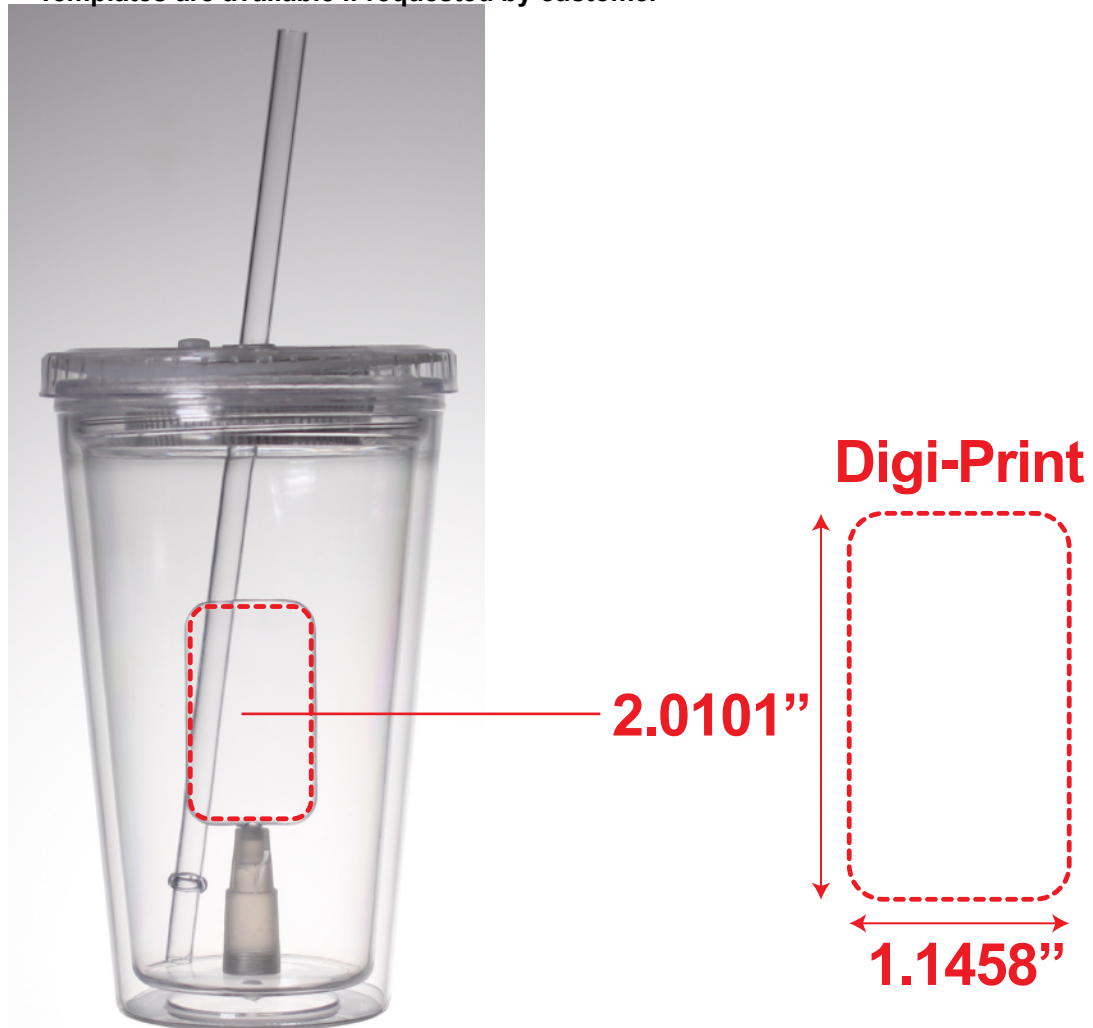

CLEAR R/B/G LED CUP WITH DOG TAG INSERT LIT733DT

Accepted File Formats for Best Print Quality:

Pad Print

- **Vector Artwork** (Files must be submitted with fonts/text converted to outlines/curves):

Accepted file types:

2" x 2"
Pad Print

Pad Print
1.8851"
1.0208"

*Image may not be to scale.

Art Spec Sheet

Due to the differences in color modes for computer monitors and printers, the colors illustrated on this spec are for representation purposes only. When viewed on screen or printed on paper, these colors may not accurately reflect the colors of the final product.

CLEAR R/B/G LED CUP WITH DOG TAG INSERT LIT733DT

Accepted File Formats for Best Print Quality:

Digi-Print

- **Vector or Minimum 300dpi Artwork** (Files must be submitted with fonts/text converted to outlines/curves):

**Image may not be to scale.*