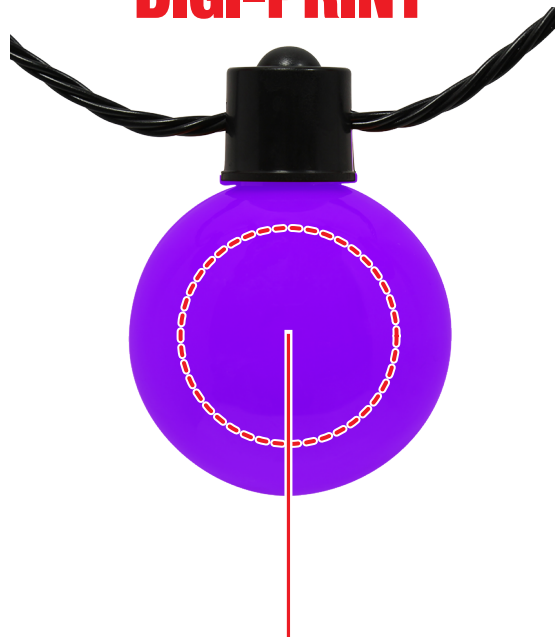

PURPLE LED BALL NECKLACE LBN004

Accepted File Formats for Best Print Quality:

Digi-Print

- **Vector or Minimum 300dpi Artwork** (*Files must be submitted with fonts/text converted to outlines/curves*):

Accepted file types:

- .ai (*Adobe Illustrator CC or lower*) **RECOMMENDED**
- .cdr (*Coral DrawX5 or lower*)
- .pdf (*Adobe Portable Document Format with preserved Illustrator Editing Capabilities*)
- .eps (*Encapsulated PostScript*)
- .psd (*Adobe Photoshop CC or lower*)
- .tiff
- .jpg
- .png

• General Information

- 4 Color Process
- Art Approval will be required from the customer before production begins (*Email or Fax*)
- Production Time: 5-10 business days after receipt of artwork approval
- Templates are available if requested by customer

DIGI-PRINT

**1 1/8" Diameter
Digi-Print**

*Image may not be to scale.