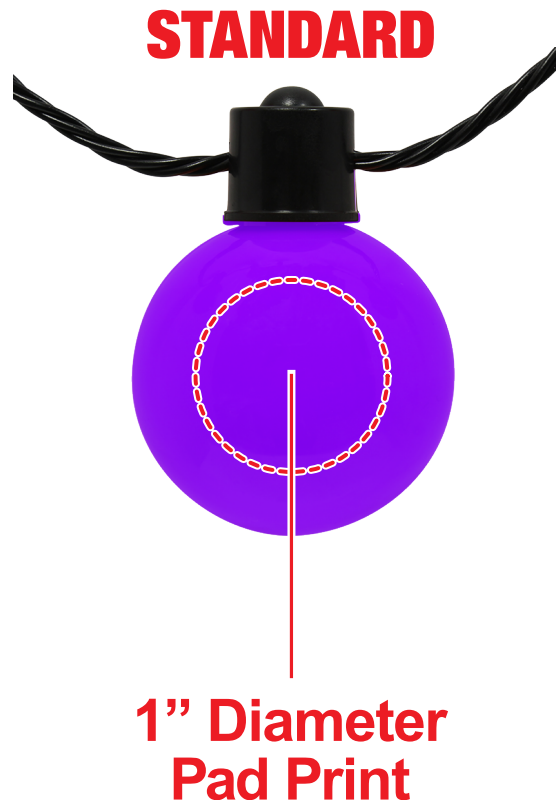

PURPLE LED BALL NECKLACE LBN004

Accepted File Formats for Best Print Quality:

- **Vector Artwork** (Files must be submitted with fonts/text converted to outlines/curves):

Accepted file types:

- .ai (Adobe Illustrator CC or lower) **RECOMMENDED**
- .cdr (Coral DrawX5 or lower)
- .pdf (Adobe Portable Document Format with preserved Illustrator Editing Capabilities)
- .eps (Encapsulated PostScript)

- **General Information**

- 4 Color Spot Max (No gradients, tones or placed images)
- Stock Colors or Pantone matches acceptable for additional charge
- Art Approval will be required from the customer before production begins (Email or Fax)
- Production Time: 5-10 business days after receipt of artwork approval
- Templates are available if requested by customer

**Image may not be to scale.*

PURPLE LED BALL NECKLACE LBN004

Accepted File Formats for Best Print Quality:

Digi-Print

- **Vector or Minimum 300dpi Artwork** (*Files must be submitted with fonts/text converted to outlines/curves*):

DIGI-PRINT

**1 1/8" Diameter
Digi-Print**

**Image may not be to scale.*