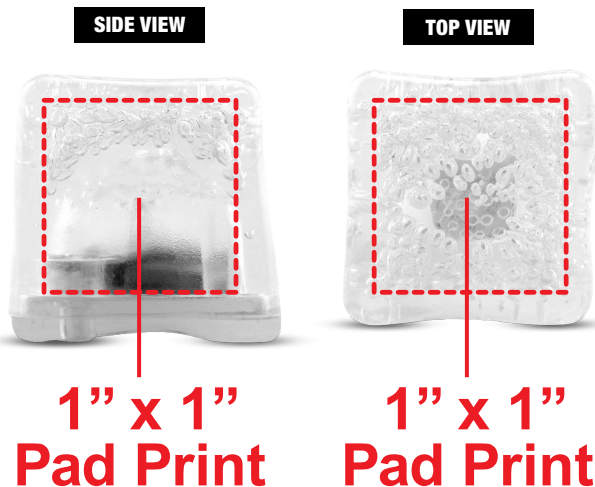

RED-WHITE-BLUE LITED ICE CUBE LIT969

Accepted File Formats for Best Print Quality:

- **Vector Artwork** (Files must be submitted with fonts/text converted to outlines/curves):

Accepted file types:

- .ai (Adobe Illustrator CC or lower) **RECOMMENDED**
- .cdr (Coral DrawX5 or lower)
- .pdf (Adobe Portable Document Format with preserved Illustrator Editing Capabilities)
- .eps (Encapsulated PostScript)

- **General Information**

- 4 Color Spot Max (No gradients, tones or placed images)
- Stock Colors or Pantone matches acceptable for additional charge
- Art Approval will be required from the customer before production begins (Email or Fax)
- Production Time: 5-10 business days after receipt of artwork approval
- Templates are available if requested by customer

STANDARD

**Image may not be to scale.*

RED-WHITE-BLUE LITED ICE CUBE LIT969

Accepted File Formats for Best Print Quality:

Digi-Print

- **Vector or Minimum 300dpi Artwork** (Files must be submitted with fonts/text converted to outlines/curves):

DIGI-PRINT

**Image may not be to scale.*