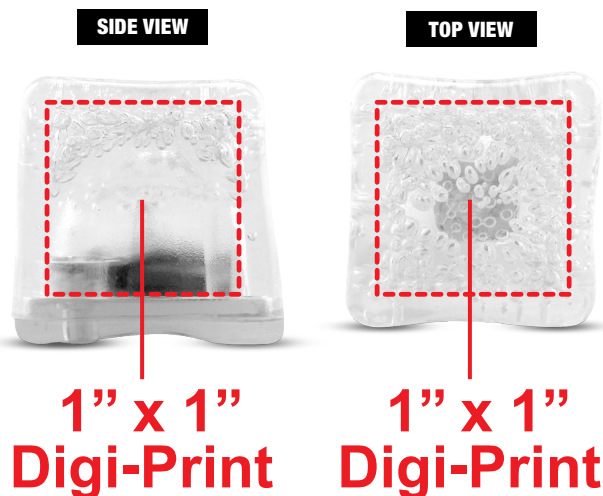

RED-WHITE-BLUE LITED ICE CUBE LIT969

Accepted File Formats for Best Print Quality:

- **Vector Artwork** (Files must be submitted with fonts/text converted to outlines/curves):

Accepted file types:

- .ai (Adobe Illustrator CC or lower) **RECOMMENDED**
- .cdr (Coral DrawX5 or lower)
- .pdf (Adobe Portable Document Format with preserved Illustrator Editing Capabilities)
- .eps (Encapsulated PostScript)

- **General Information**

- 4 Color Spot Max (No gradients, tones or placed images)
- Stock Colors or Pantone matches acceptable for additional charge
- Art Approval will be required from the customer before production begins (Email or Fax)
- Production Time: 5-10 business days after receipt of artwork approval
- Templates are available if requested by customer

STANDARD

**Image may not be to scale.*

RED-WHITE-BLUE LITED ICE CUBE LIT969

Accepted File Formats for Best Print Quality:

Digi-Print

- **Vector or Minimum 300dpi Artwork** (Files must be submitted with fonts/text converted to outlines/curves):

DIGI-PRINT

**Image may not be to scale.*