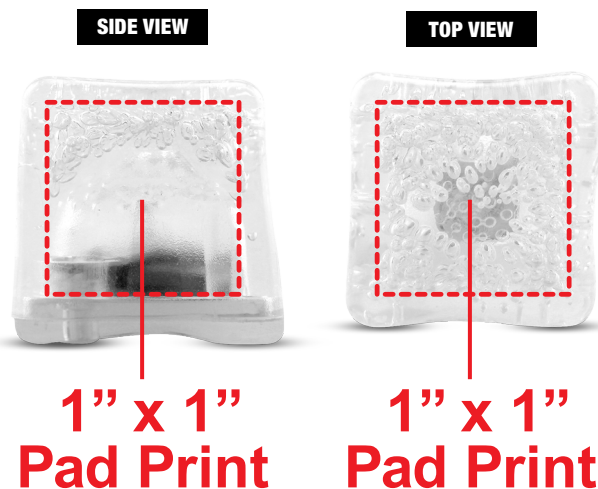

RAINBOW LITED ICE CUBE LIT967

Accepted File Formats for Best Print Quality:

- **Vector Artwork** (Files must be submitted with fonts/text converted to outlines/curves):

Accepted file types:

- .ai (Adobe Illustrator CC or lower) **RECOMMENDED**
- .cdr (Coral DrawX5 or lower)
- .pdf (Adobe Portable Document Format with preserved Illustrator Editing Capabilities)
- .eps (Encapsulated PostScript)

- **General Information**

- 4 Color Spot Max (No gradients, tones or placed images)
- Stock Colors or Pantone matches acceptable for additional charge
- Art Approval will be required from the customer before production begins (Email or Fax)
- Production Time: 5-10 business days after receipt of artwork approval
- Templates are available if requested by customer

STANDARD

**Image may not be to scale.*

RAINBOW LITED ICE CUBE LIT967

Accepted File Formats for Best Print Quality:

Digi-Print

- **Vector or Minimum 300dpi Artwork** (Files must be submitted with fonts/text converted to outlines/curves):

DIGI-PRINT

**Image may not be to scale.*