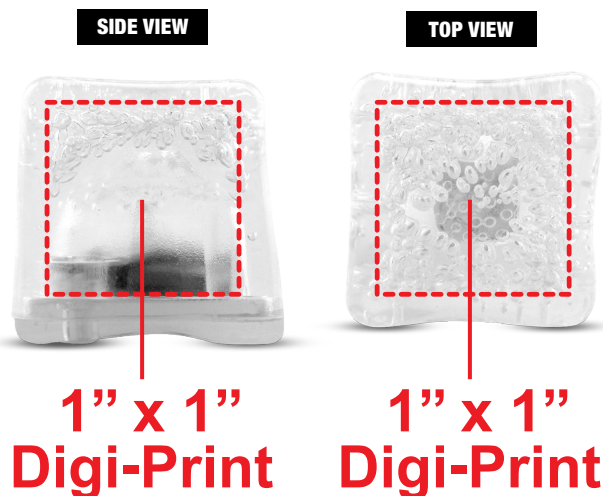

RAINBOW LITED ICE CUBE LIT967

Accepted File Formats for Best Print Quality:

- **Vector Artwork** (Files must be submitted with fonts/text converted to outlines/curves):

Accepted file types:

- .ai (Adobe Illustrator CC or lower) **RECOMMENDED**
- .cdr (Coral DrawX5 or lower)
- .pdf (Adobe Portable Document Format with preserved Illustrator Editing Capabilities)
- .eps (Encapsulated PostScript)

- **General Information**

- 4 Color Spot Max (No gradients, tones or placed images)
- Stock Colors or Pantone matches acceptable for additional charge
- Art Approval will be required from the customer before production begins (Email or Fax)
- Production Time: 5-10 business days after receipt of artwork approval
- Templates are available if requested by customer

STANDARD

**Image may not be to scale.*

RAINBOW LITED ICE CUBE LIT967

Accepted File Formats for Best Print Quality:

Digi-Print

- **Vector or Minimum 300dpi Artwork** (Files must be submitted with fonts/text converted to outlines/curves):

DIGI-PRINT

**Image may not be to scale.*