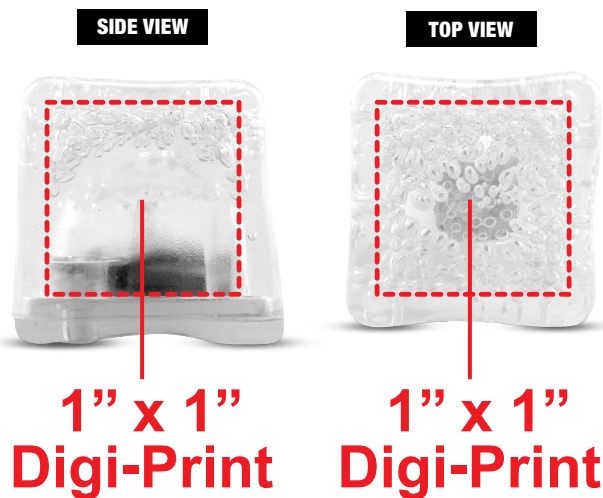

STANDARD

SIDE VIEW

1" x 1"
Pad Print

TOP VIEW

1" x 1"
Pad Print

**Image may not be to scale.*

Art Spec Sheet

Due to the differences in color modes for computer monitors and printers, the colors illustrated on this spec are for representation purposes only. When viewed on screen or printed on paper, these colors may not accurately reflect the colors of the final product.

GREEN LITED ICE CUBE LIT965

Accepted File Formats for Best Print Quality:

Digi-Print

- **Vector or Minimum 300dpi Artwork** (Files must be submitted with fonts/text converted to outlines/curves):

Accepted file types:

DIGI-PRINT

**Image may not be to scale.*