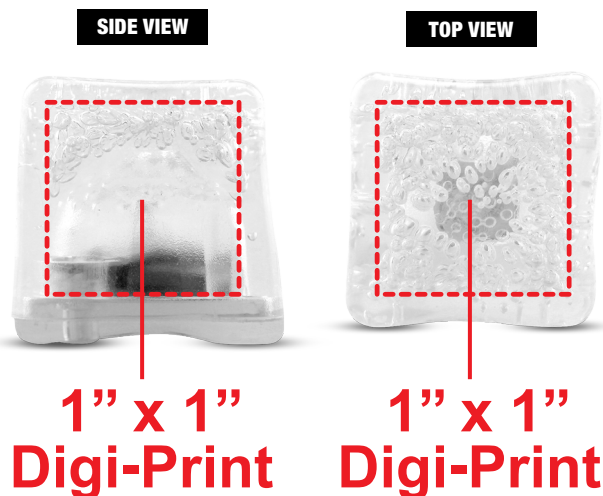

WHITE LITED ICE CUBE LIT964

Accepted File Formats for Best Print Quality:

- **Vector Artwork** (Files must be submitted with fonts/text converted to outlines/curves):

Accepted file types:

- .ai (Adobe Illustrator CC or lower) **RECOMMENDED**
- .cdr (Coral DrawX5 or lower)
- .pdf (Adobe Portable Document Format with preserved Illustrator Editing Capabilities)
- .eps (Encapsulated PostScript)

STANDARD

SIDE VIEW

1" x 1"
Pad Print

TOP VIEW

1" x 1"
Pad Print

**Image may not be to scale.*

WHITE LITED ICE CUBE LIT964

Accepted File Formats for Best Print Quality:

Digi-Print

- **Vector or Minimum 300dpi Artwork** (Files must be submitted with fonts/text converted to outlines/curves):

Accepted file types:

- .ai (Adobe Illustrator CC or lower) **RECOMMENDED**
- .cdr (Coral DrawX5 or lower)
- .pdf (Adobe Portable Document Format with preserved Illustrator Editing Capabilities)
- .eps (Encapsulated PostScript)
- .psd (Adobe Photoshop CC or lower)
- .tiff
- .jpg
- .png

DIGI-PRINT

**Image may not be to scale.*