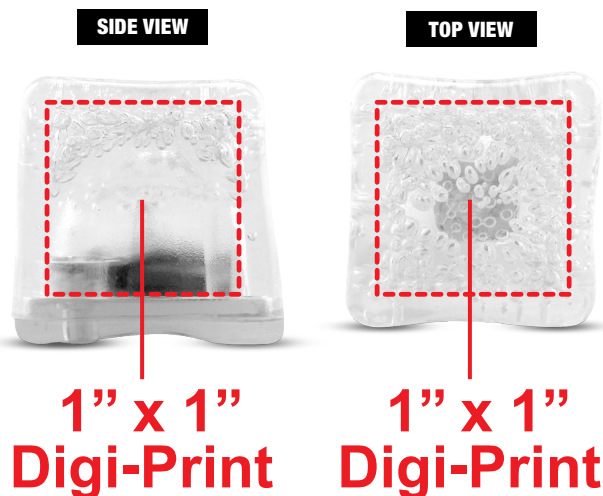

STANDARD

SIDE VIEW

1" x 1"
Pad Print

TOP VIEW

1" x 1"
Pad Print

**Image may not be to scale.*

ORANGE LITED ICE CUBE LIT962

Accepted File Formats for Best Print Quality:

Digi-Print

- **Vector or Minimum 300dpi Artwork** (Files must be submitted with fonts/text converted to outlines/curves):

Accepted file types:

- .ai (Adobe Illustrator CC or lower) **RECOMMENDED**
- .cdr (Coral DrawX5 or lower)
- .pdf (Adobe Portable Document Format with preserved Illustrator Editing Capabilities)
- .eps (Encapsulated PostScript)
- .psd (Adobe Photoshop CC or lower)
- .tiff
- .jpg
- .png

DIGI-PRINT

**Image may not be to scale.*