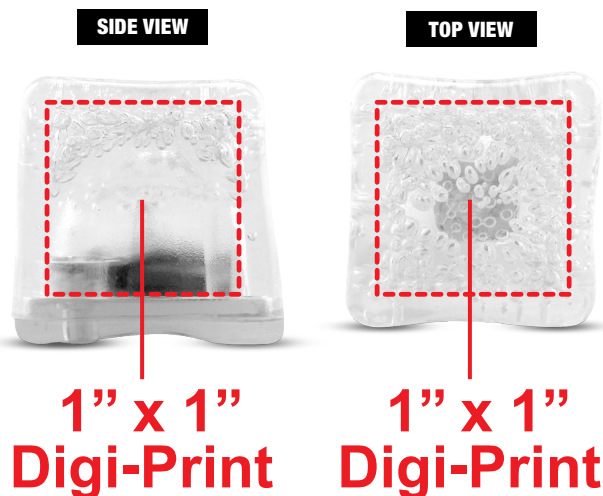

STANDARD

SIDE VIEW

1" x 1"
Pad Print

TOP VIEW

1" x 1"
Pad Print

**Image may not be to scale.*

Art Spec Sheet

Due to the differences in color modes for computer monitors and printers, the colors illustrated on this spec are for representation purposes only. When viewed on screen or printed on paper, these colors may not accurately reflect the colors of the final product.

RED LITED ICE CUBE LIT960

Accepted File Formats for Best Print Quality:

Digi-Print

- **Vector or Minimum 300dpi Artwork** (*Files must be submitted with fonts/text converted to outlines/curves*):

Accepted file types:

DIGI-PRINT

**Image may not be to scale.*