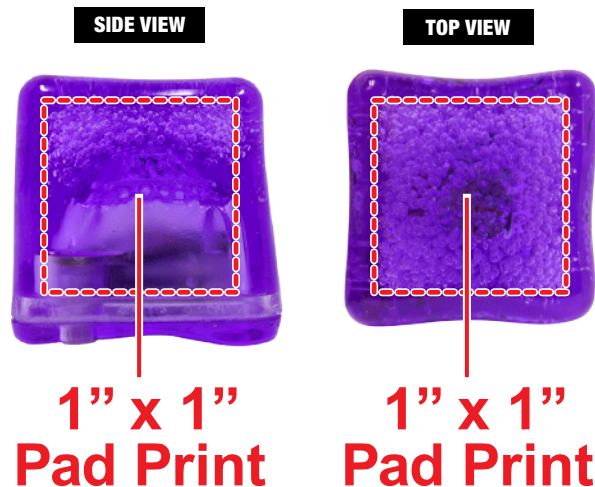

PURPLE LITED ICE CUBE LIT968

Accepted File Formats for Best Print Quality:

- **Vector Artwork** (Files must be submitted with fonts/text converted to outlines/curves):

Accepted file types:

- .ai (Adobe Illustrator CC or lower) **RECOMMENDED**
- .cdr (Coral DrawX5 or lower)
- .pdf (Adobe Portable Document Format with preserved Illustrator Editing Capabilities)
- .eps (Encapsulated PostScript)

- **General Information**

- 4 Color Spot Max (No gradients, tones or placed images)
- Stock Colors or Pantone matches acceptable for additional charge
- Art Approval will be required from the customer before production begins (Email or Fax)
- Production Time: 5-10 business days after receipt of artwork approval
- Templates are available if requested by customer

STANDARD

**Image may not be to scale.*

PURPLE LITED ICE CUBE LIT968

Accepted File Formats for Best Print Quality:

Digi-Print

- **Vector or Minimum 300dpi Artwork** (Files must be submitted with fonts/text converted to outlines/curves):

DIGI-PRINT

**Image may not be to scale.*