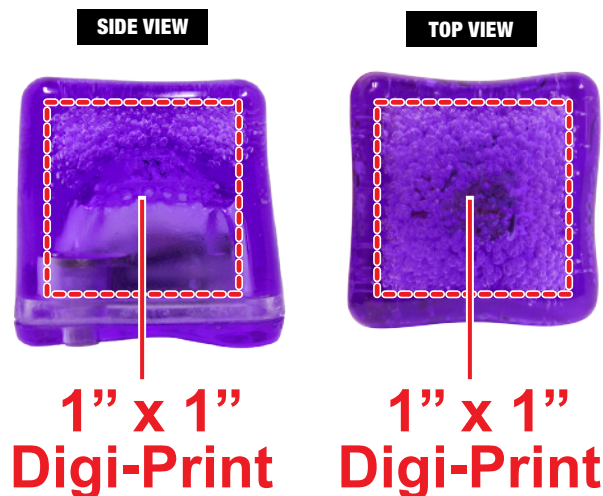

- **General Information**

- 4 Color Spot Max (No gradients, tones or placed images)
- Stock Colors or Pantone matches acceptable for additional charge
- Art Approval will be required from the customer before production begins (Email or Fax)
- Production Time: 5-10 business days after receipt of artwork approval
- Templates are available if requested by customer

STANDARD

**Image may not be to scale.*

PURPLE LITED ICE CUBE LIT968

Accepted File Formats for Best Print Quality:

Digi-Print

- **Vector or Minimum 300dpi Artwork** (Files must be submitted with fonts/text converted to outlines/curves):

DIGI-PRINT

**Image may not be to scale.*